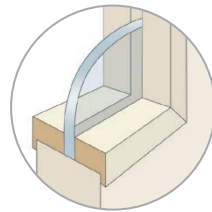

140

650

180

- Measurements = millimetres
- Dimensions are from outside of door to inside of cutout
- eq. = equal spacing, based on door dimensions
- All skins 6mm thick
- Available as either 37mm or 42mm thick doors at same price
- When stiffeners are used, stiles will increase from 110 to 160mm

Beading Options

Flush

10

Flush

Starsmeare to adjust dependent on glass thickness

Rebated

10

Rebated

Starsmeare to adjust dependent on glass thickness

3

15