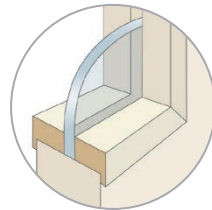

## CONTEMPO 2 VP

www.starsmeare.co.nz | email: info@stardoors.co.nz | phone: 03 688 0031

200 110

140

- Measurements = millimetres
- Dimensions are from outside of door to inside of cutout
- All skins 6mm thick
- Available as either 37mm or 42mm thick doors at same price
- Stile is always 110. When steel is required, steel goes on the inside of the vision panel

### Beading Options

Flush

10

Flush

Starsmeare to adjust dependent on glass thickness

Rebated

10

Rebated

3

15

Starsmeare to adjust dependent on glass thickness

140