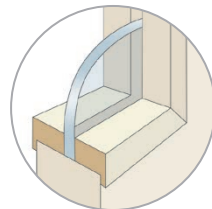

eq.

150

eq.

150

eq.

- Measurements = millimetres
- Dimensions are from outside of door to inside of cutout
- eq. = equal spacing, based on door dimensions
- All skins 6mm thick
- Available as either 37mm or 42mm thick doors at same price
- When stiffeners are used, stiles will increase from 110 to 160mm

### Beading Options

Flush

10

Flush

Starsmeare to adjust dependent on glass thickness

Rebated

10

Rebated

Starsmeare to adjust dependent on glass thickness

3

15