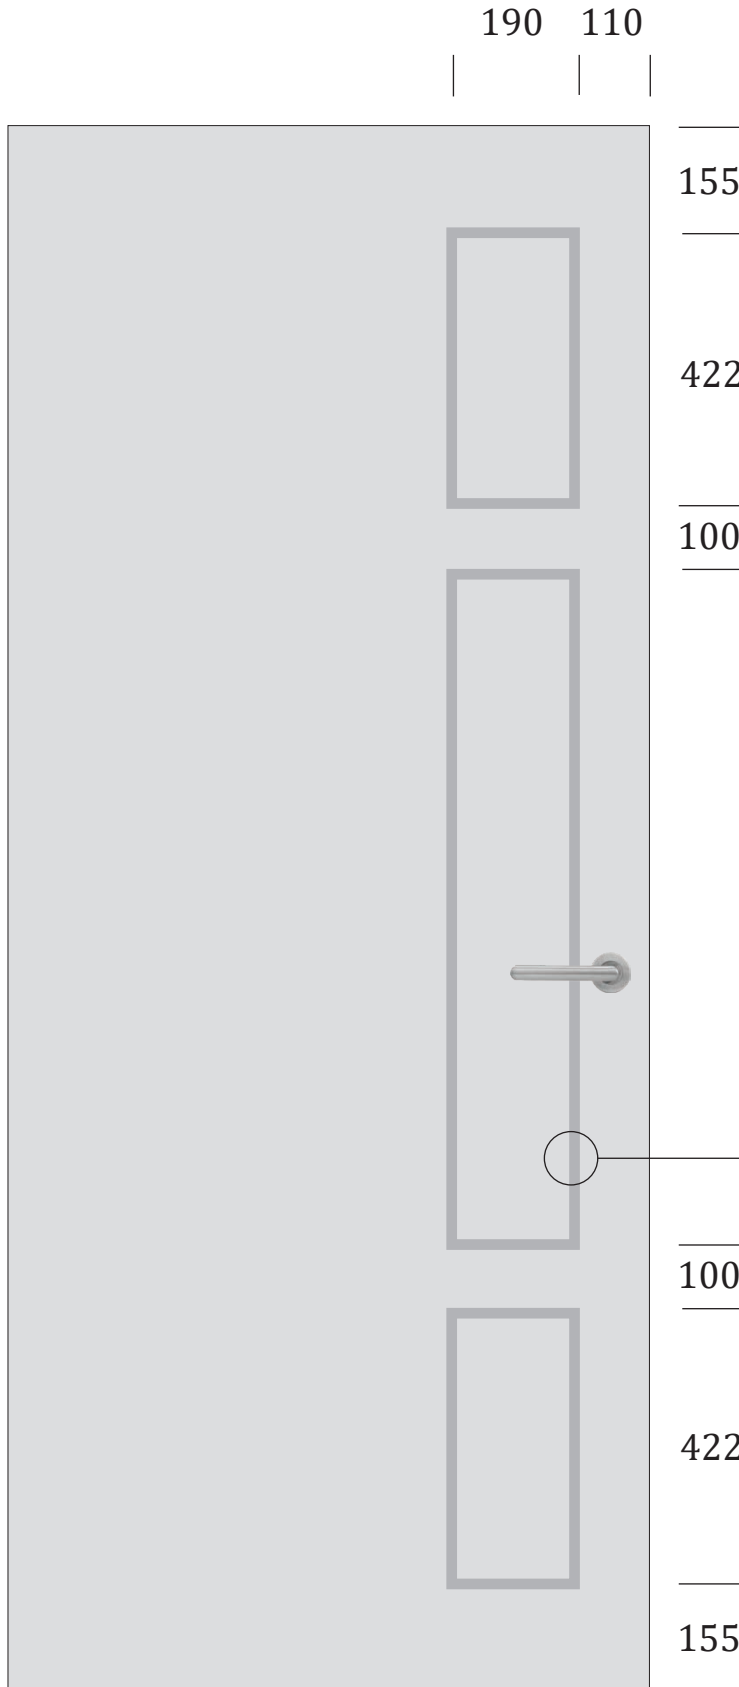

## CONTEMPO 5

www.starsmeare.co.nz | email: info@stardoors.co.nz | phone: 03 688 0031

- Measurements = millimetres
- Dimensions are to centre of groove
- All skins 6mm thick
- Available as either 37mm or 42mm thick doors at same price

Groove Profile