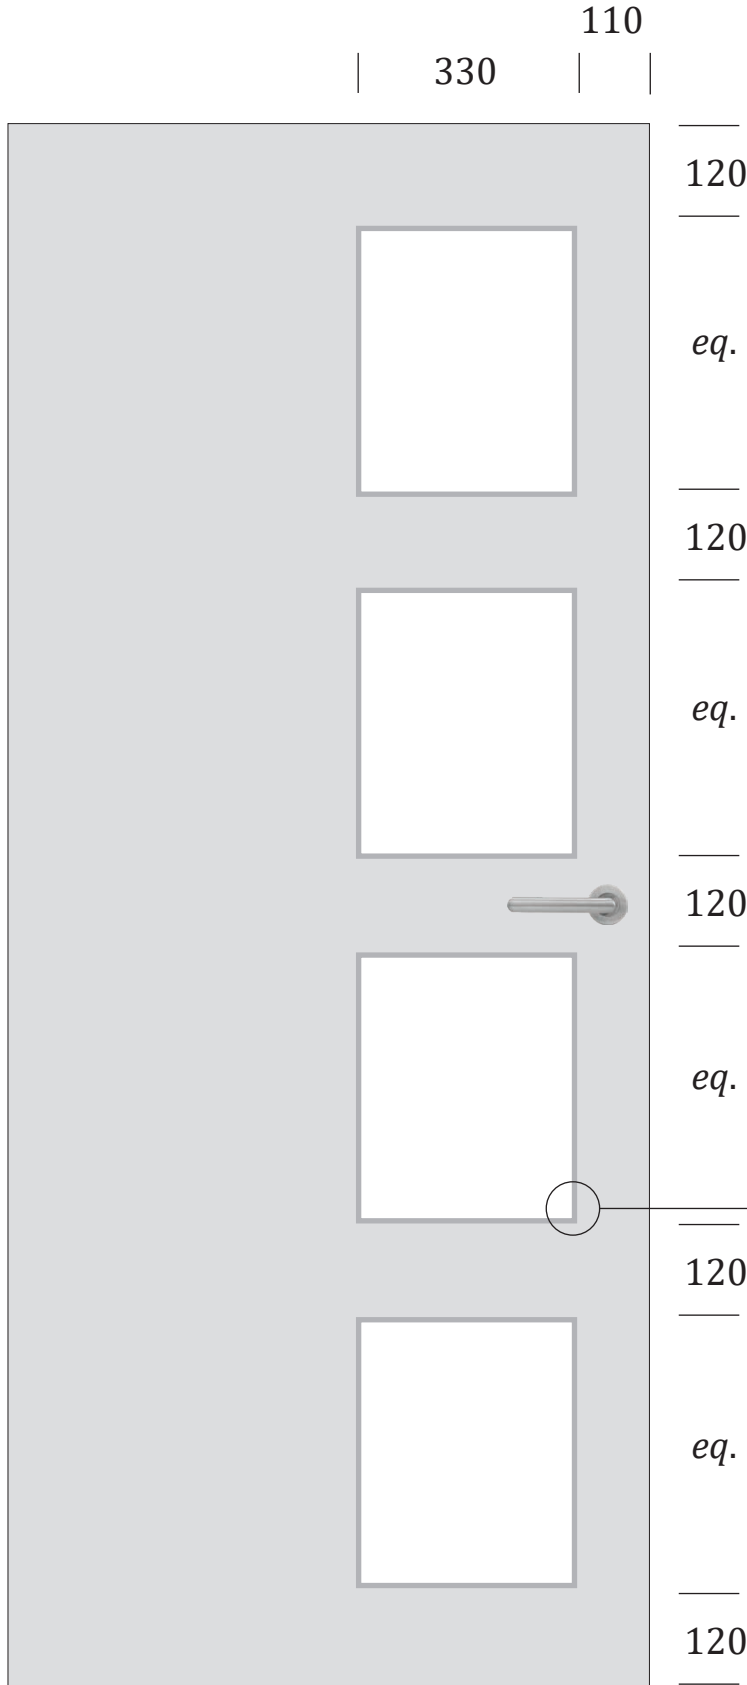

Since 1936

STARSMEARE

QUALITY DOORS

CONTEMPO RANGE

CONTEMPO 4 VP

www.starsmeare.co.nz | email: info@stardoors.co.nz | phone: 03 688 0031

- Measurements = millimetres
- Dimensions are from outside of door to inside of cutout
- eq. = equal spacing, based on door dimensions
- All skins 6mm thick
- Available as either 37mm or 42mm thick doors at same price
- Stile is always 110. When steel is required, steel goes on the inside of the vision panel

Beading Options

Flush

Rebated