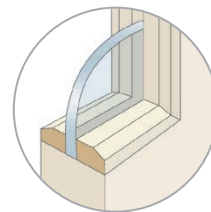

422

100

100

422

155

- Measurements = millimetres
- Dimensions are from outside of door to inside of cutout
- All skins 6mm thick
- Available as either 37mm or 42mm thick doors at same price
- Stile is always 110. When steel is required, steel goes on the inside of the vision panel

Beading Options

Flush

10

Flush

Starsmeare to adjust dependent on glass thickness

Rebated

10

Rebated

Starsmeare to adjust dependent on glass thickness

3

15