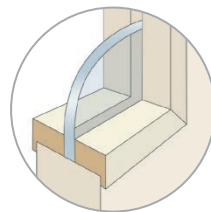

422

100

100

422

155

- Measurements = millimetres
- Dimensions are from outside of door to inside of cutout
- All skins 6mm thick
- Available as either 37mm or 42mm thick doors at same price
- Stile is always 110. When steel is required, steel goes on the inside of the vision panel

Beading Options

Flush

10

Flush

Starsmeare to adjust dependent on glass thickness

Rebated

10

Rebated

Starsmeare to adjust dependent on glass thickness

3

15